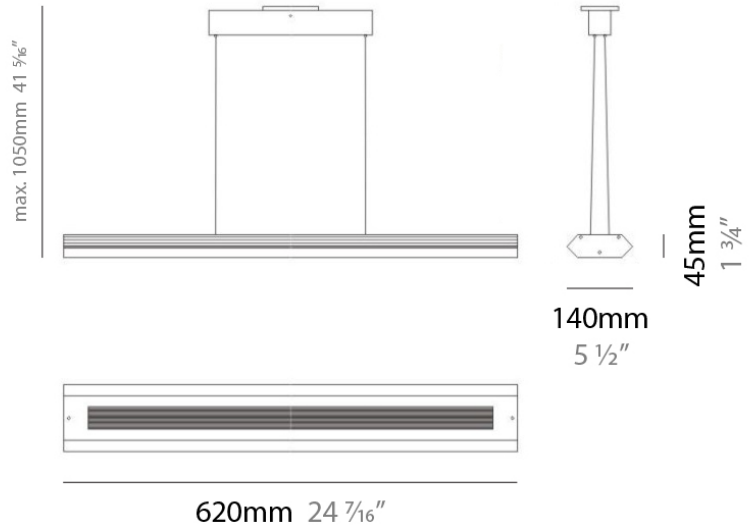

PROJECT
TYPE
NOTES
QUANTITY
DATE

D91112

GENERAL

Series: Finestra
Brand: Milan
Division: Design
Mounting Type: Suspension
Mounting Location: Ceiling
Subcategory: Pendant

PHYSICAL

Shape: Abstract
Length (mm): 620
Length (in): 24
Width (mm): 54
Width (in): 2 1/8
Height (mm): 1050
Height (in): 41
Max. Overall Height (mm): 1041
Max. Overall Height (in): 41
Light Distribution: Direct / Indirect
Weight (kg): 2.86
Weight (lbs): 6.31
Fixture Material: Aluminum

ELECTRICAL

Number of Lamps: 2
Lamp Type: T5 Fluorescent
Bulb Included: Bulb Not Included
Total Output Wattage (W): 48
Max. Wattage Per Lamp (W): 24
Lamp Base: G5 Bi-pin
Input Voltage (V): 120

LED

OPTICAL

RATINGS AND CERTIFICATIONS

Certified By: CSA Certified to UL and CSA Standards
IP rating: IP20