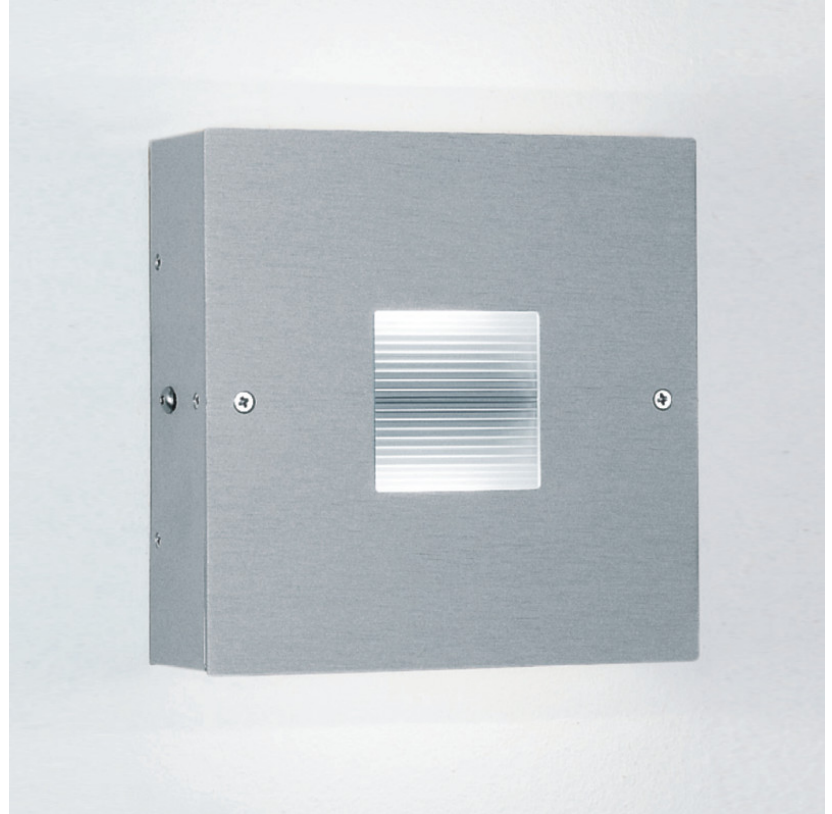

D93018

PROJECT	
TYPE	
NOTES	
QUANTITY	
DATE	

GENERAL

Series: Finestra
Brand: Milan
Division: Design
Mounting Type: Surface
Mounting Location: Wall
Subcategory: Wall Effect

PHYSICAL

Length (mm): 152
Length (in): 6
Height (mm): 152
Height (in): 6
Extension (mm): 51
Extension (in): 2
Weight (kg): 2.3
Weight (lbs): 5

ELECTRICAL

Number of Lamps: 1
Lamp Type: LED Retrofit / Halogen
Lamp Shape: T3
Bulb Included: Bulb Not Included
Total Output Wattage (W): 18 / 70
Max. Wattage Per Lamp (W): 18 / 70
Lamp Base: RSC
Input Voltage (V): 120

LED

OPTICAL

RATINGS AND CERTIFICATIONS

Certified By: CSA Certified to UL and CSA Standards
IP rating: IP20