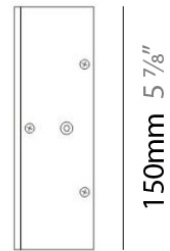

150mm 5 7/8"
51mm 2"