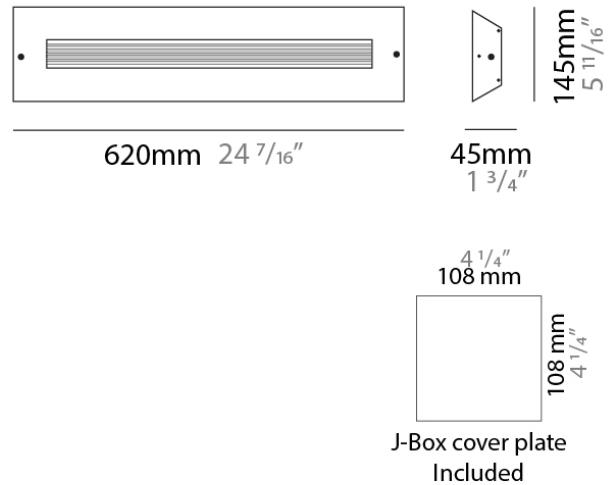

D93018

PROJECT	
TYPE	
NOTES	
QUANTITY	
DATE	

GENERAL

Series: Finestra
Brand: Milan
Division: Design
Mounting Type: Surface
Mounting Location: Wall
Subcategory: Wall Effect

PHYSICAL

Length (mm): 152
Length (in): 6
Height (mm): 152
Height (in): 6
Extension (mm): 51
Extension (in): 2
Weight (kg): 2.3
Weight (lbs): 5

ELECTRICAL

Number of Lamps: 1
Lamp Type: LED Retrofit / Halogen
Lamp Shape: T3
Bulb Included: Bulb Not Included
Total Output Wattage (W): 18 / 70
Max. Wattage Per Lamp (W): 18 / 70
Lamp Base: RSC
Input Voltage (V): 120

LED

OPTICAL

RATINGS AND CERTIFICATIONS

Certified By: CSA Certified to UL and CSA Standards
IP rating: IP20